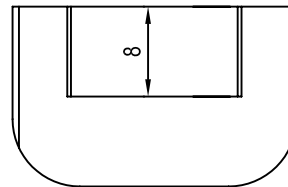

ECOGLO-TOP VIEW
HEC31 END CAP

ECOGLO-FRONT ELEVATION
HEC31 END CAP

ECOGLO-SIDE ELEVATION
HEC31 END CAP

NOTES:

1. INSTALLATION TO BE COMPLETED IN ACCORDANCE WITH MANUFACTURER'S SPECIFICATIONS.
2. ALL DIMENSIONS ARE CONSIDERED TRUE AND REFLECT MANUFACTURER'S SPECIFICATIONS.
3. DO NOT SCALE DRAWING.
4. THESE DRAWINGS ARE NOT FOR CONSTRUCTION PURPOSES AND ARE FOR INFORMATION PURPOSES ONLY. ALL INFORMATION CONTAINED HEREIN WAS CURRENT AT THE TIME OF DEVELOPMENT BUT MUST BE REVIEWED AND APPROVED BY THE PRODUCT MANUFACTURER TO BE CONSIDERED ACCURATE.
5. CONTRACTOR'S NOTE: FOR PRODUCT AND COMPANY INFORMATION VISIT www.CADdetails.com/info REFERENCE NUMBER 4776-024.