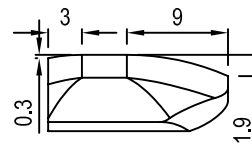

ECOGLO-TOP VIEW
HEC31 END CAP

ECOGLO-FRONT ELEVATION
HEC31 END CAP

ECOGLO-SIDE ELEVATION
HEC31 END CAP

NOTES:

1. INSTALLATION TO BE COMPLETED IN ACCORDANCE WITH MANUFACTURER'S SPECIFICATIONS.
2. ALL DIMENSIONS ARE CONSIDERED TRUE AND REFLECT MANUFACTURER'S SPECIFICATIONS.
3. DO NOT SCALE DRAWING.
4. THESE DRAWINGS ARE NOT FOR CONSTRUCTION PURPOSES AND ARE FOR INFORMATION PURPOSES ONLY. ALL INFORMATION CONTAINED HEREIN WAS CURRENT AT THE TIME OF DEVELOPMENT BUT MUST BE REVIEWED AND APPROVED BY THE PRODUCT MANUFACTURER TO BE CONSIDERED ACCURATE.
5. CONTRACTOR'S NOTE: FOR PRODUCT AND COMPANY INFORMATION VISIT www.CADdetails.com/info REFERENCE NUMBER 4776-024.