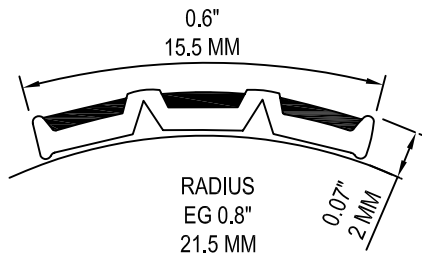

ECOGLO-PROFILE
H3001 HANDRAIL STRIP