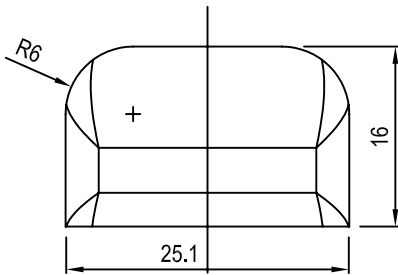

VISIBLY BETTER

ECOGLO INC.
241 MAIN STREET, SUITE 100
BUFFALO, NY 14203
TOLL FREE: 1-888-679-4022
www.us.ecoglo.com

ECOGLO-PROFILE
H3001 HANDRAIL STRIP

ECOGLO-ISOMETRIC
HEC31 END CAP

ECOGLO-BOTTOM VIEW
HEC31 END CAP

ECOGLO-TOP VIEW
HEC31 END CAP

ECOGLO-FRONT ELEVATION
HEC31 END CAP

ECOGLO-SIDE ELEVATION
HEC31 END CAP

NOTES:

1. INSTALLATION TO BE COMPLETED IN ACCORDANCE WITH MANUFACTURER'S SPECIFICATIONS.
2. ALL DIMENSIONS ARE CONSIDERED TRUE AND REFLECT MANUFACTURER'S SPECIFICATIONS.
3. DO NOT SCALE DRAWING.
4. THESE DRAWINGS ARE NOT FOR CONSTRUCTION PURPOSES AND ARE FOR INFORMATION PURPOSES ONLY. ALL INFORMATION CONTAINED HEREIN WAS CURRENT AT THE TIME OF DEVELOPMENT BUT MUST BE REVIEWED AND APPROVED BY THE PRODUCT MANUFACTURER TO BE CONSIDERED ACCURATE.
5. CONTRACTOR'S NOTE: FOR PRODUCT AND COMPANY INFORMATION VISIT www.CADdetails.com/info REFERENCE NUMBER 4776-024.